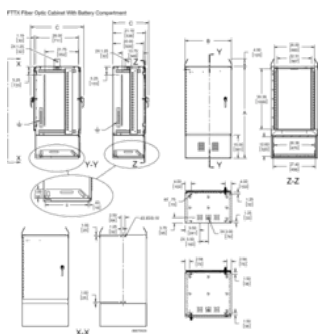

Base of cabinet has a 5.00-inch (127-mm) high aluminum mounting plinth to allow for cable alignment

Three pyramidal boots provided at base of cabinet for sealing various sizes of cables

All fasteners are stainless steel to maintain professional appearance in severe outdoor climate conditions

PRODUCT ATTRIBUTES

Article Number: 29193

Height (H): 1511mm

Width (W): 762mm

Depth (D): 1283mm

Material: Aluminum

Finish: Powder Coated

Color: Light Gray

Color Code: RAL 7035

Thickness (T): 3mm

Rack Units: 22U

DIAGRAMS

WARNING

nVent products shall be installed and used only as indicated in nVent's product instruction sheets and training materials. Instruction sheets are available at www.nvent.com and from your nVent customer service representative. Improper installation, misuse, misapplication or other failure to completely follow nVent's instructions and warnings may cause product malfunction, property damage, serious bodily injury and death and/or void your warranty.