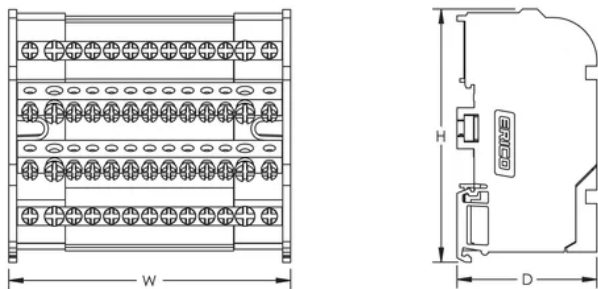

DIAGRAMS

WARNING

---

nVent products shall be installed and used only as indicated in nVent's product instruction sheets and training materials. Instruction sheets are available at www.nvent.com and from your nVent customer service representative. Improper installation, misuse, misapplication or other failure to completely follow nVent's instructions and warnings may cause product malfunction, property damage, serious bodily injury and death and/or void your warranty.

Our powerful portfolio of brands:
nVent.com **CADDY ERICO HOFFMAN RAYCHEM SCHROFF**
TRACER