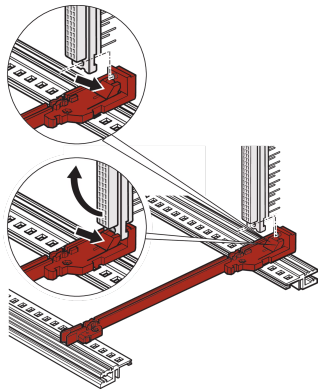

## GUIDE RAIL WITH DIN CONNECTOR FIXING

The the standard type guide rail with connector fixing allows the user to clip the DIN connectors directly onto the guide rails. Only applicable with Euroboards with the dimensions 100 x 160 mm and 100 x 220 mm. Suitable for RatiopacPRO/-AIR, PropacPRO, CompacPRO and EuropacPRO.

### FEATURES

Easy and economic mounting of connectors through snap connections as alternative to z-rails or horizontal rails with integrated z-rail

For single Euroboard format 100 x 160 mm or 100 x 220 mm; not suitable for double Euroboard format

Plastic guide rail, one piece, red, for 2 mm groove width

Can be clipped into horizontal rails in Al extrusion

Can be clipped into 1.5 mm thick plate

Storage temperature: from -40 °C ... 130 °C