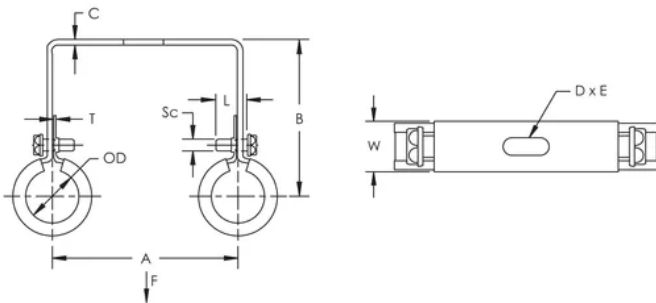

Table 2/2

Catalog Number	Article Number	A	B	Static Load (F)
MDS015	400659	60 mm	51 mm	450N
MDS019	400660	60 mm	54 mm	450N
MDS023	400661	60 mm	60 mm	450N
MDS028	400662	90 mm	62 mm	450N
MDS035	400663	90 mm	65 mm	450N
MDS043	400664	90 mm	68 mm	450N

C:	2 mm
Screw Diameter (Sc):	6
E:	8.5 mm
D:	20 mm
Screw Length (L):	20mm

ADDITIONAL PRODUCT DETAILS

Lining is EPDM rubber.

DIAGRAMS

WARNING

nVent products shall be installed and used only as indicated in nVent's product instruction sheets and training materials. Instruction sheets are available at www.nvent.com and from your nVent customer service representative. Improper installation, misuse, misapplication or other failure to completely follow nVent's instructions and warnings may cause product malfunction, property damage, serious bodily injury and death and/or void your warranty.