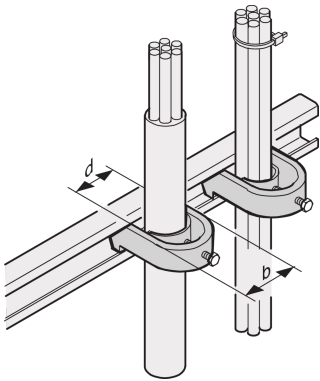

# C-RAIL CABLE SHELL

C-Rails are for better cable management. Installation generally behind the 19" uprights. They are compatible with standard cable clabs.

## FEATURES

For mounting of cables on C-profiles and cable support rails

## SPECIFICATIONS

Table 1/2

Catalog Number	Product Type	Product Family	Type	Accessory Type	Works With	Material
20114-728	Clamp	Varistar	Cable Clamp	Cable management		Steel
20114-729	Clamp	Varistar	Cable Clamp	Cable management		Steel
20114-730	Clamp	Varistar	Cable Clamp	Cable management		Steel
20114-731	Clamp	Varistar	Cable Clamp	Cable management	Varistar CP	Steel
20118-775	Clamp	Varistar	Cable Clamp	Cable management		Steel