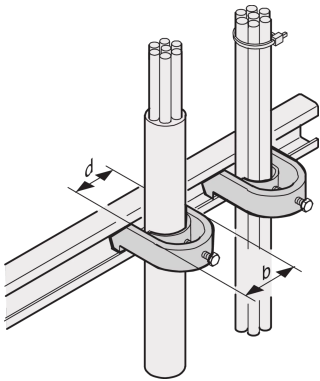

C-RAIL CABLE SHELL

C-Rails are for better cable management. Installation generally behind the 19" uprights. They are compatible with standard cable clabs.

CERTIFICATIONS

FEATURES

For mounting of cables on C-profiles and cable support rails

SPECIFICATIONS

Table 1/2

Catalog Number	Product Type	Product Family	Type	Accessory Type	Works With	Material
20114-728	Clamp	Varistar	Cable Clamp	Cable management		Steel
20114-729	Clamp	Varistar	Cable Clamp	Cable management		Steel
20114-730	Clamp	Varistar	Cable Clamp	Cable management		Steel
20114-731	Clamp	Varistar	Cable Clamp	Cable management	Varistar CP	Steel
20118-775	Clamp	Varistar	Cable Clamp	Cable management		Steel

Catalog Number	ProductType	Product Family	Type	Accessory Type	Works With	Material
20118-776	Clamp	Varistar	Cable Clamp	Cable management		Steel
20118-777	Clamp	Varistar	Cable Clamp	Cable management		Steel
20118-778	Clamp	Varistar	Cable Clamp	Cable management		Steel