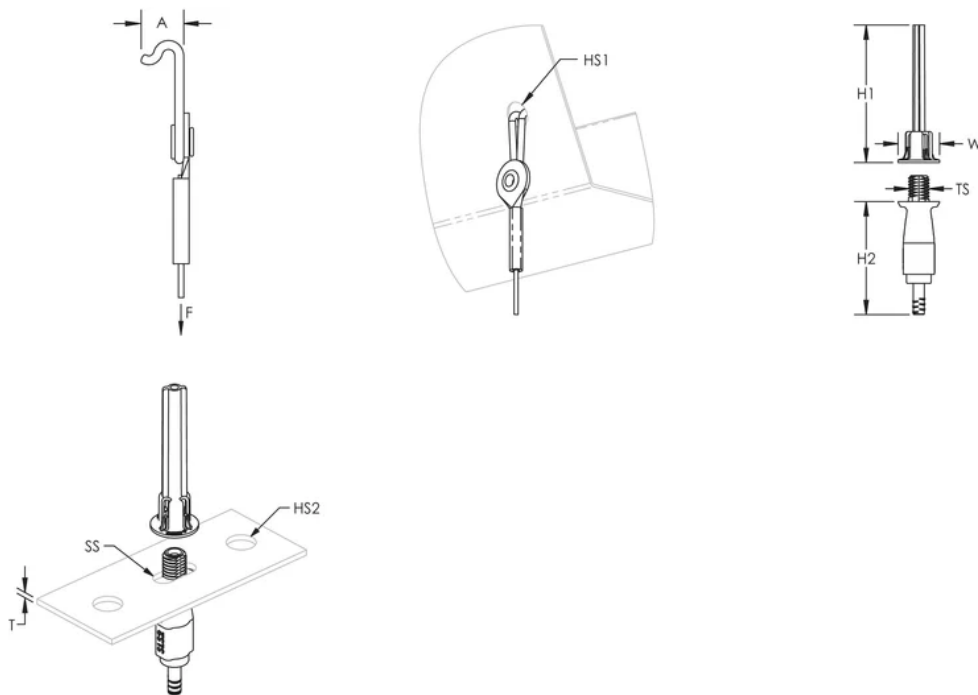

Table 1/1

Catalog Number	Article Number	Wire Rope Length	Roof Decking Sheet Thickness	A	Hole Size 1 (HS1)	Static Load (F)
SLS2L3DH	196753	3m	1.5 mm Max	9.2 mm	8 mm	270N
SLS2L7DH	196755	7m	1.5 mm Max	9.2 mm	8 mm	270N

Slot Size (SS): 8 x 6.5 mm - 8 x 10 mm

Hole Size 2 (HS2): 8 - 10 mm

Width (W): 16 mm

Height 2 (H2): 46.5mm

Height 1 (H1): 53mm

Thread Size (TS): M8

Thickness (T): 4 mm Max

ADDITIONAL PRODUCT DETAILS

The 2 mm locking device is compatible with C-Channel Types E0 and E0L.

Total load per wire on a multi-tier trapeze must not exceed static load.

Load rating is only applicable if the load-bearing capacity of the supporting element (steel decking) is adequate.

Check with deck manufacturer for recommended load capacity.

DIAGRAMS