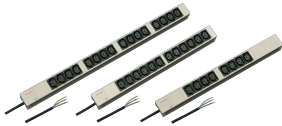

SOCKET STRIP, IEC C13

Modular, compact PDU with many function elements. Using a 1 U by 1 U aluminum chassis the PDU can easily be integrated in a rack with IEC C13 outlets.

CERTIFICATIONS

FEATURES

230 V, 10 A

Horizontal and vertical mounting

Socket strips can be rotated through all four directions (in 90° increments) during installation

Socket strips with IEC 60320-C13 sockets

Connecting cable 2 m, open end with ferrules

In accordance with IEC 60320

Mounting height 1 U

SPECIFICATIONS

Table 1/2

Catalog Number	Product Type	Socket Type	Socket Quantity	Switched Outlets	Color	Voltage AC
60110-290	Socket Strip	IEC C13	8	No	Grey	230V
60110-291	Socket Strip	IEC C13	12	No	Grey	230V
60110-292	Socket Strip	IEC C13	16	No	Grey	230V