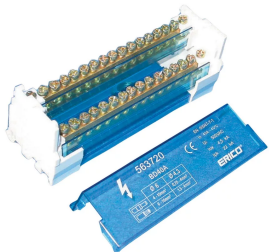

BD TWO POLE DISTRIBUTION BLOCK, 40 A

CERTIFICATIONS

FEATURES

Minimum space for maximum power

Protection cover and insulating screens are transparent

Insulating screen between each row

Easy and safe connections

Easily clips onto DIN rail or mounts to panel with screws

RoHS compliant

Conforms to EN 45545 obtaining an HL3 classification for chapter R23 and HL2 classification for chapter R22

Halogen free

SPECIFICATIONS

Table 1/4

Catalog Number	Article Number	Max Current Rating, IEC	Peak Short Circuit Current (I _{pk})	Line Side Stranded Wire Size - Ferrule	Line Side Compact Stranded Wire Size	Short Term Withstand Current (I _{cw}) 1s
BD-40A	563720	40A	22kA	4 – 10mm ²	6 - 16 mm ²	4.5kA

Table 2/4

Catalog Number	Article Number	Line Side Number of Connections	Load Side Number of Connections	Load Side Compact Stranded Wire Size	Load Side Stranded Wire Size - Ferrule	Max Working Voltage, IEC (Ui)
BD-40A	563720	2	15	(15) 1,5 - 4 mm ²	(15) 0,75 - 4 mm ²	500