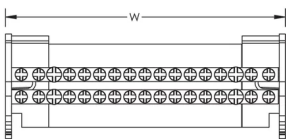

Table 2/4

Catalog Number	Article Number	Line Side Number of Connections	Load Side Number of Connections	Load Side Compact Stranded Wire Size	Load Side Stranded Wire Size - Ferrule	Max Working Voltage, IEC (Ui)
BD-40A	563720	2	15	(15) 1,5 - 4 mm²	(15) 0,75 - 4 mm²	500

Table 3/4

Catalog Number	Article Number	Height (H)	Width (W)	Depth (D)	Unit Weight	Flammability Rating
BD-40A	563720	50mm	130mm	50mm	0.22kg	UL® 94V-0

Table 4/4

Catalog Number	Article Number	Complies With
BD-40A	563720	IEC® 60947-7-1

ADDITIONAL PRODUCT DETAILS

Line side and load side number of connections are per pole.

Design Guideline for Distribution Blocks, Power Blocks and Power Terminals

Derating according to Ambient* Temperature (°C) to maintain working temperature of 85°C

Ambient Temperature (°C)	30°	35°	40°	45°	50°	55°	60°	65°	70°	75°
Derating Coefficient (d)	1	1	1	0.94	0.88	0.82	0.75	0.67	0.58	0.47

*environment around the terminal blocks inside the enclosure

DIAGRAMS

WARNING

nVent products shall be installed and used only as indicated in nVent's product instruction sheets and training materials. Instruction sheets are available at www.nvent.com and from your nVent customer service representative. Improper installation, misuse, misapplication or other failure to completely follow nVent's instructions and warnings may cause product malfunction, property damage, serious bodily injury and death and/or void your warranty.