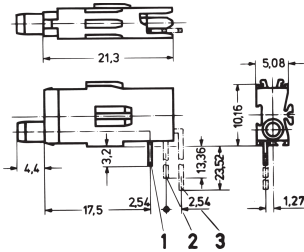

SINGLE LED TEST SOCKET, Ø 2 MM

Test sockets for mounting plane 1 and 2, short and long type.

CERTIFICATIONS

VLASTNOSTI

Long type for mounting plane 1 and 2

Short type for mounting plane 1

SPECIFIKACE

Table 1/1

Katalogové číslo	Typ	Works With	Množství v balení
69004-086	Single LED	Front Panels	1
69004-130	Single LED	Front Panels	1
69004-087	Single LED	Front Panels	

ADDITIONAL PRODUCT DETAILS

Required front panel drill hole: Ø 4 mm.

Dimensions of connecting pins: 0.3 × 0.6 mm.

Please take into consideration that deliveries may be carried out in the stated SPQs (SPQ, e.g. 5 pieces, 10 pieces, 50 pieces, etc.). Differing order quantities (e.g. 2 pieces) may be changed to the next possible delivery quantity = Standard Pack Quantity.